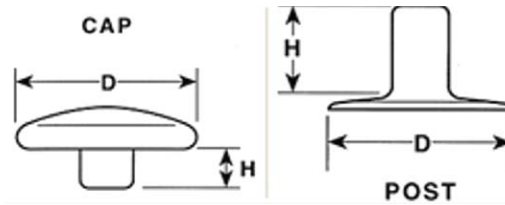

INDUSTRY LEADING BRANDS

- For use in a wide range of industries (Marine, Military, fashion and apparel)
- Military Spec Snaps
- Wide range of styles
- Custom logos available

Colours may not be exact - please ask for a physical sample.

Durable 93

Part #	Description	Dimensions	Finishes	Enamel/Other Finishes	Material	Logos
DTE-1000	93-X2-10128-24 Lg Cap	15.24 D 4.32 H	Nickel, Black Silver, Antique Brass, Antique Copper, Black Oxide, Gilt	Shiny Black, Matt Black, White. Other finishes available MOQ 10,000	Brass, Steel	Yes 30,000 MOQ

Part #	Description	Dimensions	Finishes	Enamel/Other Finishes	Material	Logos
DTE-1050	93-X2-10127-24L Lg Cap	15.24 D 6.1 H	Nickel, Black Silver, Antique Brass, Black Oxide	Other finishes available MOQ 10,000	Brass, Steel	Yes 30,000 MOQ

Part #	Description	Dimensions	Finishes	Enamel/Other Finishes	Material	Logos
DTE-1055	93-X2-10112-24L Xlg Cap	15.24 D 8.07 H	Nickel	Other finishes available MOQ 10,000	Brass	Yes 30,000 MOQ