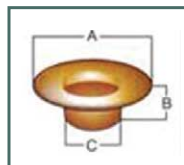

SPECIFICATIONS:

- 100% brass
- Sheet and Spur Styles available
- Wide range of finishes available
- Wide range of sizes available in both styles
- Specialty items available. Please speak to your sales representative

Complete boxes only.

$50 minimum order is required in order to process your order. Orders under $50 will not be shipped.

- A. Flange Diameter
- B. Overall Length
- C. Inside Diameter End Barrel