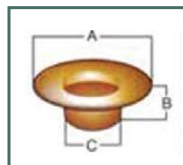

SPECIFICATIONS:

- 100% brass
- Sheet and Spur Styles available
- Wide range of finishes available
- Wide range of sizes available in both styles
- Specialty items available. Please speak to your sales representative

Complete boxes only.

$50 minimum order is required in order to process your order. Orders under $50 will not be shipped.

- A. Flange Diameter
- B. Overall Length
- C. Inside Diameter End Barrel