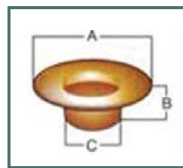

SPECIFICATIONS:

- 100% brass
- Sheet and Spur Styles available
- Wide range of finishes available
- Wide range of sizes available in both styles
- Specialty items available. Please speak to your sales representative

Complete boxes only.

$50 minimum order is required in order to process your order. Orders under $50 will not be shipped.

- A. Flange Diameter
- B. Overall Length
- C. Inside Diameter End Barrel