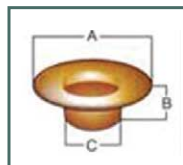

SPECIFICATIONS:

- 100% brass
- Sheet and Spur Styles available
- Wide range of finishes available
- Wide range of sizes available in both styles
- Specialty items available. Please speak to your sales representative

Complete boxes only.

$50 minimum order is required in order to process your order. Orders under $50 will not be shipped.

- A. Flange Diameter
  B. Overall Length
  C. Inside Diameter
  End Barrel